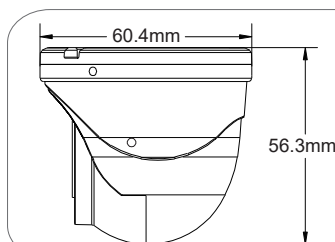

AHD Camera

Now you can see!

Professional Mini HD Vehicle Camera

DI-390AHD28W(4Pin)

Model No.	DI-390AHD28W(4pin)
IP Rating	IP66
Type	Removable IR Cut Filter
Signal System	NTSC
Pick Up Device	1/2.9" 2.2 Mega Pixels CMOS
Picture Elements	1920(H)X1080(V)
Min Illumination	0Lux with IR LED 12 pieces
S/N Ratio	≥52dB
Lens	2.8mm Board Lens
3D/2D	ON
SENS-UP	ON
IR SMART	ON
White Balance	ATW
Back Light Compensation	OFF
DWDR	ON/OFF
Video Out-put	AHD(4 pins air line)
Power Supply	DC12V ±10%
Current Consumption	320mA (MAX)
IR Effect Distance	10m (32.8ft)
Dimension	Φ60.5×56.2mm (2.38"×2.22")
Weight	200g (7.0oz)
Storage Temperature	-30~+60°C (-22~+140°F)
Operating Temperature	-30~+40°C (-22~+104°F)

Main Features:

- 1/2.9" sony 2 Mega-Pixel Sensor
- Output: 1080P AHD
- Lens: 2.8mm Mega-Pixel Fixed
- Waterproof IP66
- Anti-vibration
- True Day & Night-ICR
- Power Input: DC12V

Aviation Plug Connector

Aviation RS765-4 (Female)

- 1---12VDC(+)
- 2---12GND(-)
- 3---AUDIO
- 4---AHD VIDEO