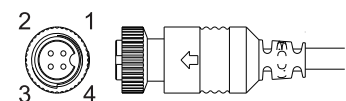

Aviation Plug Connector

Aviation RS765-4 (Female)

- 1---12VDC(+)
- 2---12GND(-)
- 3---AUDIO
- 4---AHD VIDEO