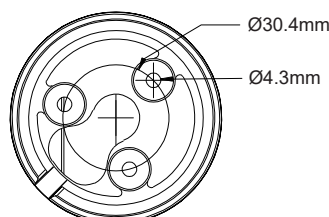

AHD Camera

Now you can see!

Professional Mini HD Vehicle Camera

DI-390AHD28W(4Pin)

Model No.	DI-390AHD28W(4pin)
IP Rating	IP66
Type	Removable IR Cut Filter
Signal System	NTSC
Pick Up Device	1/2.9" 2.2 Mega Pixels CMOS
Picture Elements	1920(H)X1080(V)
Min Illumination	0Lux with IR LED 12 pieces
S/N Ratio	≥52dB
Lens	2.8mm Board Lens
3D/2D	ON
SENS-UP	ON
IR SMART	ON
White Balance	ATW
Back Light Compensation	OFF
DWDR	ON/OFF
Video Out-put	AHD(4 pins air line)
Power Supply	DC12V ±10%
Current Consumption	320mA (MAX)
IR Effect Distance	10m (32.8ft)
Dimension	Φ60.5×56.2mm (2.38"×2.22")
Weight	200g (7.0oz)
Storage Temperature	-30~+60°C (-22~+140°F)
Operating Temperature	-30~+40°C (-22~+104°F)

Main Features:

- 1/2.9" sony 2 Mega-Pixel Sensor
- Output: 1080P AHD
- Lens: 2.8mm Mega-Pixel Fixed
- Waterproof IP66
- Anti-vibration
- True Day & Night-ICR
- Power Input: DC12V

Aviation Plug Connector

Aviation RS765-4 (Female)

- 1---12VDC(+)
- 2---12GND(-)
- 3---AUDIO
- 4---AHD VIDEO