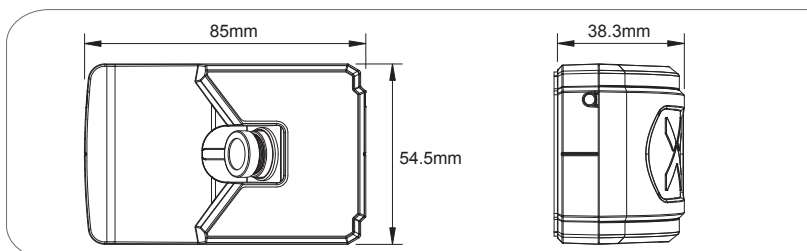

Transport Bus/City Bus

Heavy Duty Truck

Aviation Plug Connector

Aviation RS765-4 (Female)

1 RED --- 12VDC(+)

2 Shielding line +Black --- 12GND(-)

3 Blank --- N/A

4 Transparent --- Video