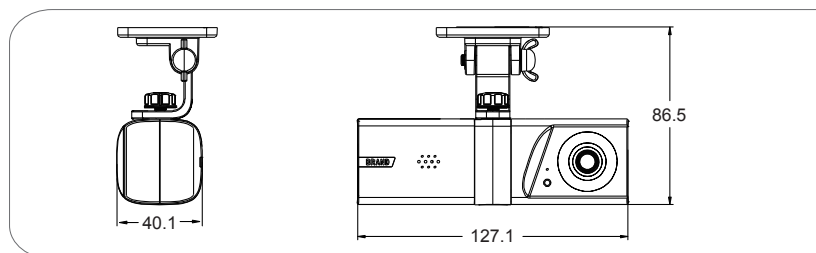

AHD Camera

What's driving you...

Professional Full HD Vehicle Camera

WS390AHD28W(dual)

Pick Up Element	CMOS 2.0 Mega Pixels
Effective Picture Elements (H*V)	1920(H) x 1080(V)
Horizontal Resolution	1080P
S/N Ratio	More than 48dB
Minimum Illumination	0Lux (with IR LED ON)
Auto Electronic Shutter	PAL:1/50s-1/10000s; NTSC:1/60s-1/10000s
Auto Gain Control	Auto
White balance	Auto
Day and night conversion	ICR mechanical switch
IR Project Distance	20 Meters (with 6 Unit Infrared LED)
IR Status	Under 10 Lux by CDS
IR Power On	CDS AutoControl
Video Output	AHD/TVI/CVI/CVBS
Power/Current	12VDC (+/-10%)/ 500mA
Lens	2.8mm (x2)
Water Resistance	IP66
Weight (g)	200
Storage Temperature	-30~ +60°C
Operating Temperature	-10~ +55°C

Transport Bus/City Bus

Heavy Duty Truck

School Bus

Police Car

Aviation Plug Connector

- Aviation RS765-4 (Female)
 1---12VDC(+) 3---AUDIO
 2---12GND(-) 4---AHD VIDEO