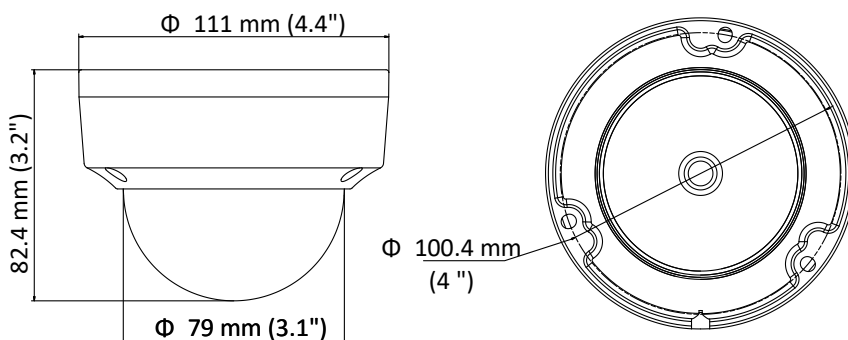

Protocols	TCP/IP, ICMP, HTTP, HTTPS, FTP, DHCP, DNS, DDNS, RTP, RTSP, RTCP, PPPoE, NTP, UPnP, SMTP, SNMP, IGMP, QoS, IPv6, UDP, Bonjour, 802.1x
General Function	One-key reset, heartbeat, mirror, password protection, privacy mask, watermark, IP address filter
Firmware Version	V5.5.52
API	ONVIF(PROFILE S,PROFILE G), ISAPI
Simultaneous Live View	Up to 6 channels
User/Host	Up to 32 users 3 levels: Administrator, Operator and User
Client	iVMS-4200, Hik-Connect, iVMS-5200, iVMS-4500
Web Browser	IE8+, Chrome 31.0-44, Firefox 30.0-51, Safari 8.0+
Interface	
Communication Interface	1 RJ45 10M/100M self-adaptive Ethernet port
Reset Button	Yes
General	
Operating Conditions	-30 °C to +60 °C (-22 °F to +140 °F), Humidity 95% or less (non-condensing)
Power Supply	12 VDC ± 25% PoE: 802.3af, class 3
Power Consumption and Current	12 VDC, 0.5 A, max. 6 W PoE (802.3af, 36 to 57 V), 0.2 A to 0.1 A, max. 7.5 W
Protection Level	IP67, IK10
Material	Bubble: plastic, bottom base: metal
Dimensions	Camera: Ø 111 mm × 82.4 mm (4.4" × 3.2") With package: 134 mm × 134 mm × 108 mm (5.3" × 5.3" × 4.3")
Weight	Camera: approx. 400 g (0.9 lb.) With package: approx. 600 g (1.3 lb.)

Available Model:

DS-2CD1153G0-I (2.8/4/6 mm)

Dimensions