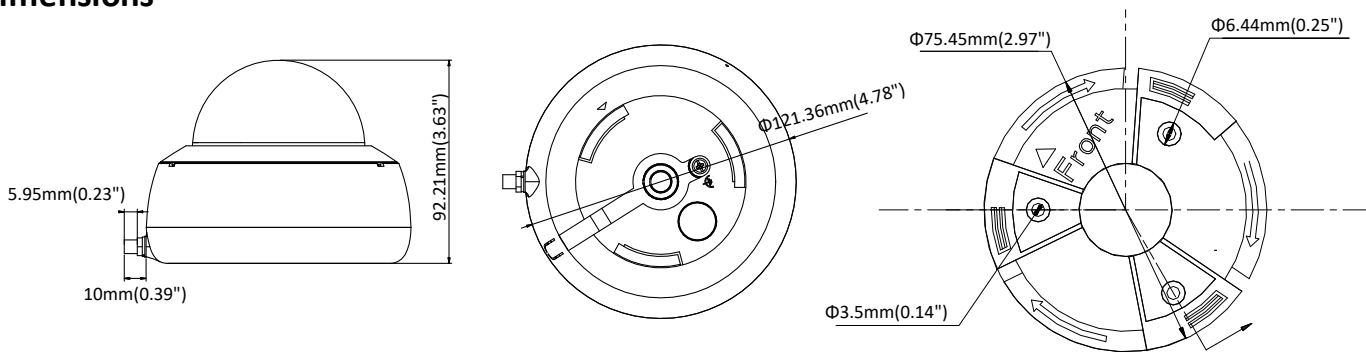

Dimensions