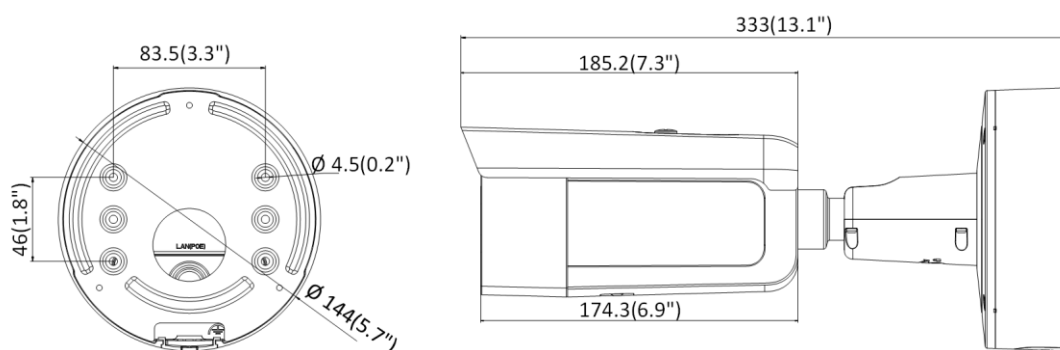

| | |
|----------------------------------|--|
| Startup and Operating Conditions | -30 °C to 60 °C (-22 °F to 140 °F), humidity 95% or less (non-condensing) |
| Storage Conditions | -30 °C to 60 °C (-22 °F to 140 °F), humidity 95% or less (non-condensing) |
| Power Supply | 12 VDC ± 25%, two-core terminal block; reverse polarity protection; PoE (802.3at, class 4) |
| Power Consumption and Current | 12 VDC, 1.12 A, max. 13.5 W; PoE (802.3at, 42.5 V to 57 V), 0.5 A to 0.3 A, max. 15 W |
| Material | Metal |
| Dimensions | Camera: Φ 144 × 333 mm (Φ 5.7" × 13.1") With package: 385 × 190 × 180 mm (15.2" × 7.5" × 7.1") |
| Weight | Camera: approx. 1430 g (3.2 lb.) With package: approx. 2490 g (5.5 lb.) |
| Approval | |
| EMC | FCC (47 CFR Part 15, Subpart B); CE-EMC (EN 55032: 2015, EN 61000-3-2: 2014, EN 61000-3-3: 2013, EN 50130-4: 2011 +A1: 2014); RCM (AS/NZS CISPR 32: 2015); IC (ICES-003: Issue 6, 2016); KC (KN 32: 2015, KN 35: 2015) |
| Safety | UL (UL 60950-1); CB (IEC 60950-1:2005 + Am 1:2009 + Am 2:2013); CE-LVD (EN 60950-1:2005 + Am 1:2009 + Am 2:2013); BIS (IS 13252(Part 1):2010+A1:2013+A2:2015); LOA (IEC/EN 60950-1) |
| Chemistry | CE-RoHS (2011/65/EU); WEEE (2012/19/EU); Reach (Regulation (EC) No 1907/2006) |
| Protection | Ingress protection: IP66 (IEC 60529-2013), IK10(IEC 62262:2002) |

* Listed resolutions are only selectable options. It does not mean that all streams can work at their maximum resolution at the same time.

Available Model

DS-2CD2686G2-IZS (2.8 to 12 mm)

Dimension

Unit: mm(inch)