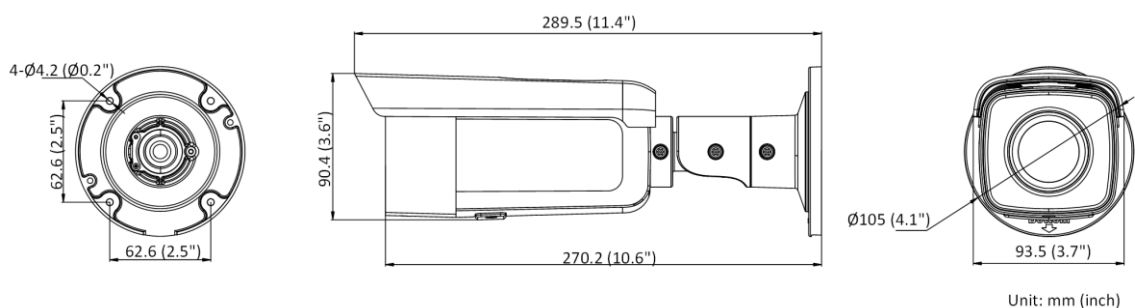

Startup and Operating Conditions	-30 °C to 60 °C (-22 °F to 140 °F). Humidity 95% or less (non-condensing)
Power Supply	12 VDC ± 25%, reverse polarity protection PoE: 802.3af, Class 3
Power Consumption and Current	12 VDC, 0.7 A, max. 8.5 W PoE (802.3af, 36 V to 57 V), 0.27 A to 0.17 A, max. 9.5 W
Power Interface	Ø5.5 mm coaxial power plug
Material	Front cover: metal, back cover: metal
Camera Dimension	Ø105 × 289.5 mm (Ø4.1" × 11.4")
Package Dimension	385 × 190 × 180 mm (15.2" × 7.5" × 7.1")
Camera Weight	Approx. 1260 g (2.8 lb.)
With Package Weight	Approx. 1931 g (4.3 lb.)
Approval	
Class	Class B
EMC	FCC SDoC (47 CFR Part 15, Subpart B); CE-EMC (EN 55032: 2015, EN 61000-3-2: 2014, EN 61000-3-3: 2013, EN 50130-4: 2011 +A1: 2014); RCM (AS/NZS CISPR 32: 2015); IC VoC (ICES-003: Issue 6, 2016)
Safety	UL (UL 60950-1); CB (IEC 60950-1:2005 + Am 1:2009 + Am 2:2013, IEC 62368-1:2014); CE-LVD (EN 60950-1:2005 + Am 1:2009 + Am 2:2013, IEC 62368-1:2014)
Environment	CE-RoHS (2011/65/EU); WEEE (2012/19/EU); Reach (Regulation (EC) No 1907/2006)
Protection	IP67 (IEC 60529-2013)

▪ Available Model

DS-2CD2T87G2-L (2.8/4/6 mm)

▪ Dimension