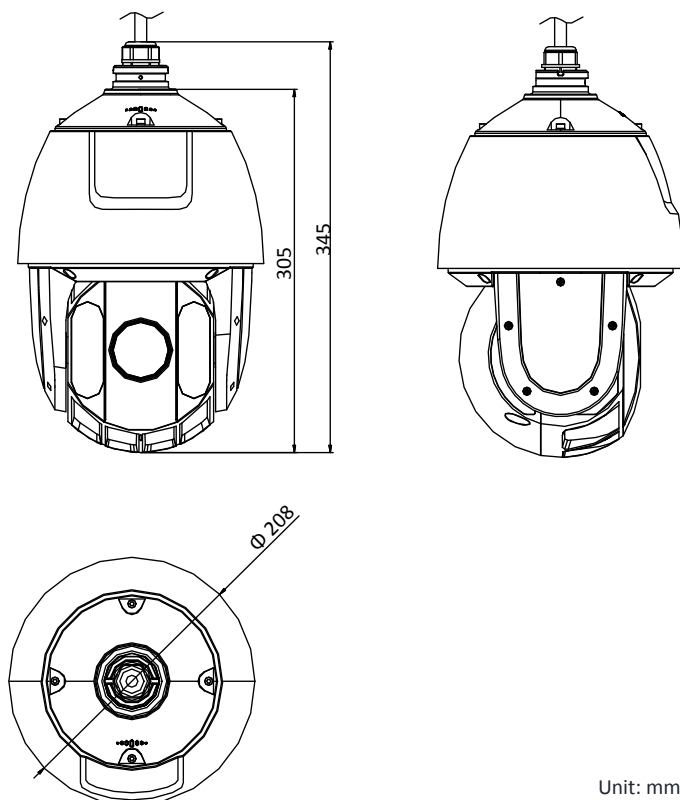

	Finnish, Croatian, Slovenian, Serbian, Turkish, Korean, Traditional Chinese, Thai, Vietnamese, Japanese, Latvian, Lithuanian, Portuguese (Brazil)
Power	24 VAC, 2.2 A, 50/60 Hz and Hi-PoE, 42.5 to 57 VDC, 1.41 A Max.: 30 W, including max. 10W for IR
Working Temperature	-30°C to 65°C (-22°F to 149°F)
Working Humidity	≤ 90%
Protection Level	IP66 Standard, 4000V Lightning Protection, Surge Protection and Voltage Transient Protection
Material	ADC 12, PC+10% GF
Dimensions	Φ 208 mm × 345 mm (Φ 8.19" × 13.58")
Weight	Approx. 3.3 kg (7.28 lb)

Dimensions

Unit: mm

Accessory

Optional:

**DS-1604ZJ-Box-Corner**

Wall Mount with Junction Box

**DS-1602ZJ**

Wall Mount