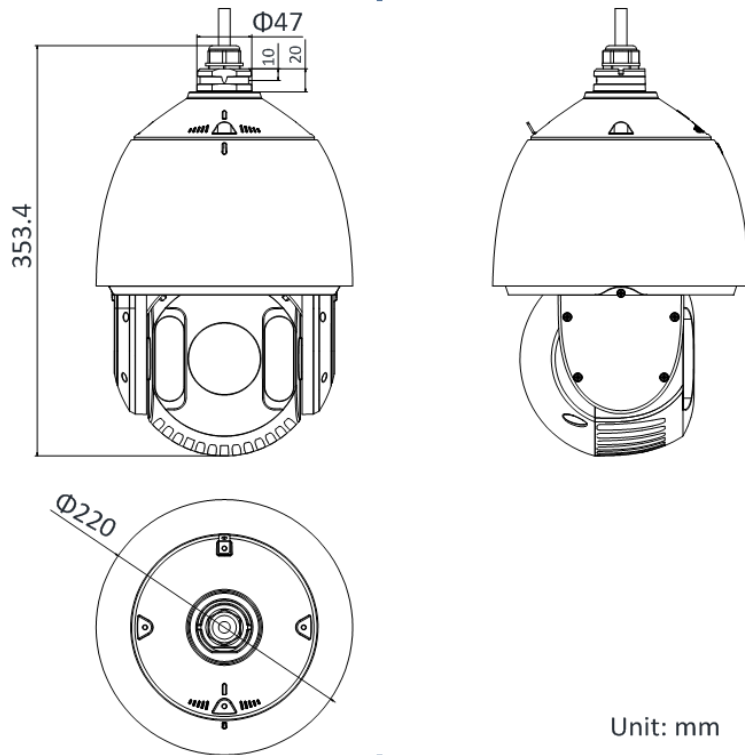

DORI	Detect	Observe	Recognize	Identify
Definition	25 px/m	63 px/m	125 px/m	250 px/m
Distance (Tele)	2046.9 m (6715.6 ft)	812.3 m (2665.0 ft)	409.4 m (1343.2 ft)	204.7 m (671.2 ft)

▪ **Dimension**

▪ **Accessory**

▪ **Optional**