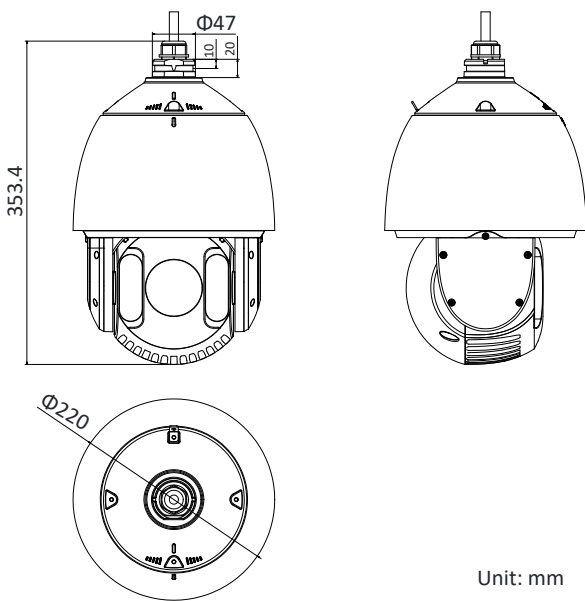

DORI

The DORI (detect, observe, recognize, identify) distance gives the general idea of the camera ability to distinguish persons or objects within its field of view.

It is calculated based on the camera sensor specification and the criteria given by EN 62676-4: 2015.

DORI	Detect	Observe	Recognize	Identify
Definition	25 px/m	63 px/m	125 px/m	250 px/m
Distance (Tele)	2241.7 m (7354.5 ft)	889.6 m (2918.5 ft)	448.3 m (1470.9 ft)	224.2 m (735.5 ft)

Order Model

DS-2DE7530IW-AE

Dimensions