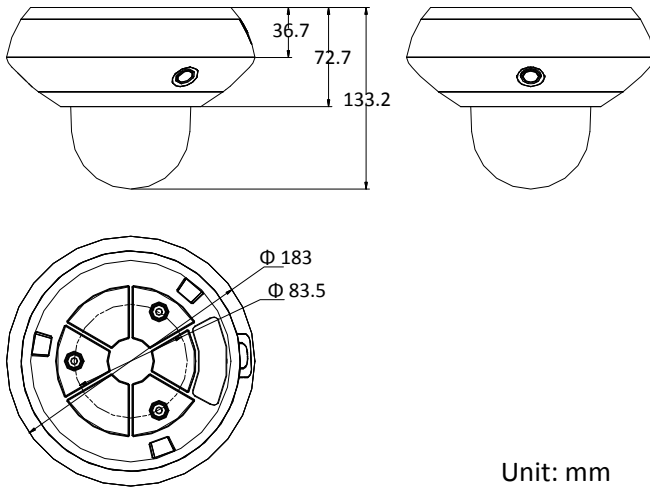

## Specification

Panoramic Camera	
Image Sensor	1/2.8" progressive scan CMOS
Min. Illumination	Color: 0.05 Lux @(F2.0, AGC ON) B/W: 0.01 Lux @(F2.0, AGC ON) 0 Lux with IR
Shutter Time	50 Hz: 1/25 s to 1/30,000 s 60 Hz: 1/30 s to 1/30,000 s
Day & Night	IR Cut Filter
Gain	Auto/Manual
WDR	Digital WDR
Smart Image Enhancement	HLC/BLC/3D DNR/Regional Exposure
White Balance	Auto/Manual/ATW (Auto-Tracking White Balance)/Indoor/Outdoor/Fluorescent Lamp/Sodium Lamp
Privacy Mask	4 programmable privacy masks
Focal Length	2 mm
Aperture Range	F2.0
FOV	Horizontal field of view: 128.5° Vertical field of view: 75.7° Diagonal field of view: 144°
PTZ Camera	
Image Sensor	1/2.8" progressive scan CMOS
Min. Illumination	Color: 0.05 Lux @(F2.0, AGC ON) B/W: 0.01 Lux @(F2.0, AGC ON) 0 Lux with IR
Shutter Time	50 Hz: 1/25 s to 1/30,000 s 60 Hz: 1/30 s to 1/30,000 s
Day & Night	IR Cut Filter
Gain	Auto/Manual
WDR	Digital WDR
Smart Image Enhancement	HLC/BLC/3D DNR/Regional Exposure/Regional Focus
White Balance	Auto/Manual/ATW (Auto-Tracking White Balance)/Indoor/Outdoor/Fluorescent Lamp/Sodium Lamp
Privacy Mask	8 programmable privacy masks
Focus Mode	Semi-automatic/Manual
Focal Length	8 mm
FOV	Horizontal field of view: 43° Vertical field of view: 23.5° Diagonal field of view: 50.3°
Aperture Range	F2.0
Pan and Tilt Range	Pan: 0° to 350°; Tilt: 0° to 90°

## Dimensions

Unit: mm