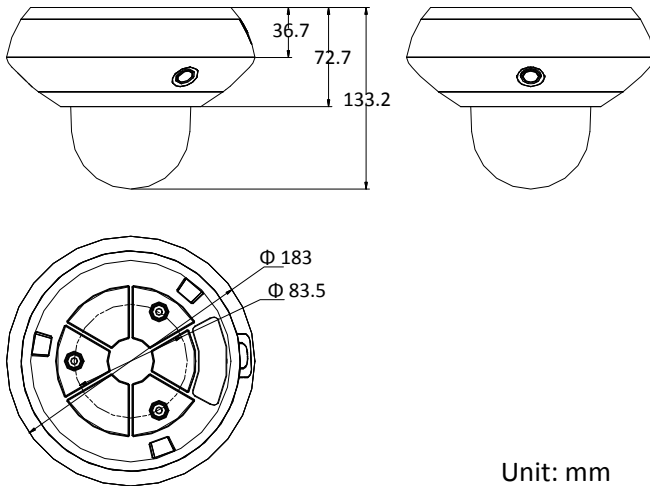

Order Model

DS-2PT3326IZ-DE3 (2.8-12mm), 12 VDC & PoE (802.3at, class 4)

Dimensions

Unit: mm

Accessories

DS-1294ZJ-TRL

Wall Mounting Bracket

Distributed by

DS-1271ZJ-PT10

Pendant Mounting Bracket

HIKVISION®

Headquarters

No.555 Qianmo Road, Binjiang District,
Hangzhou 310051, China
T +86-571-8807-5998
overseasbusiness@hikvision.com

Hikvision USA
T +1-909-895-0400
sales.usa@hikvision.com

Hikvision Australia
T +61-2-8599-4233
salesau@hikvision.com

Hikvision India
T +91-22-28469900
sales@pramahikvision.com

Hikvision Canada
T +1-866-200-6690
sales.canada@hikvision.com

Hikvision Thailand
T +662-275-9949
sales.thailand@hikvision.com

Hikvision Europe
T +31-23-5542770
sales.eu@hikvision.com

Hikvision Italy
T +39-0438-6902
info.it@hikvision.com

Hikvision Brazil
T +55 11 3318-0050
Latam.support@hikvision.com

Hikvision Turkey
T +90 (216)521 7070- 7074
sales.tr@hikvision.com

Hikvision Malaysia
T +601-7652-2413
sales.my@hikvision.com

Hikvision UK & Ireland
T +01628-902140
sales.uk@hikvision.com

Hikvision South Africa
Tel: +27 (10) 0351172
sale.africa@hikvision.com

Hikvision France
T +33(0)1-85-330-450
info.fr@hikvision.com

Hikvision Kazakhstan
T +7-727-9730667
nikia.panfilov@hikvision.ru

Hikvision Vietnam
T +84-974270888
sales.vt@hikvision.com

Hikvision UAE
T +971-4-4432090
salesme@hikvision.com

Hikvision Singapore
T +65-6684-4718
sg@hikvision.com

Hikvision Spain
T +34-91-737-16-55
info.es@hikvision.com

Hikvision Tashkent
T +99-87-1238-9438
uzb@hikvision.ru

Hikvision Hong Kong
T +852-2151-1761
info.hk@hikvision.com

Hikvision Russia
T +7-495-669-67-99
saleru@hikvision.com

Hikvision Korea
T +82-(0)31-731-8817
sales.korea@hikvision.com

Hikvision Poland
T +48-22-460-01-50
info.pl@hikvision.com

Hikvision Indonesia
T +62-21-2933759
Sales.Indonesia@hikvision.com

Hikvision Colombia
sales.colombia@hikvision.com