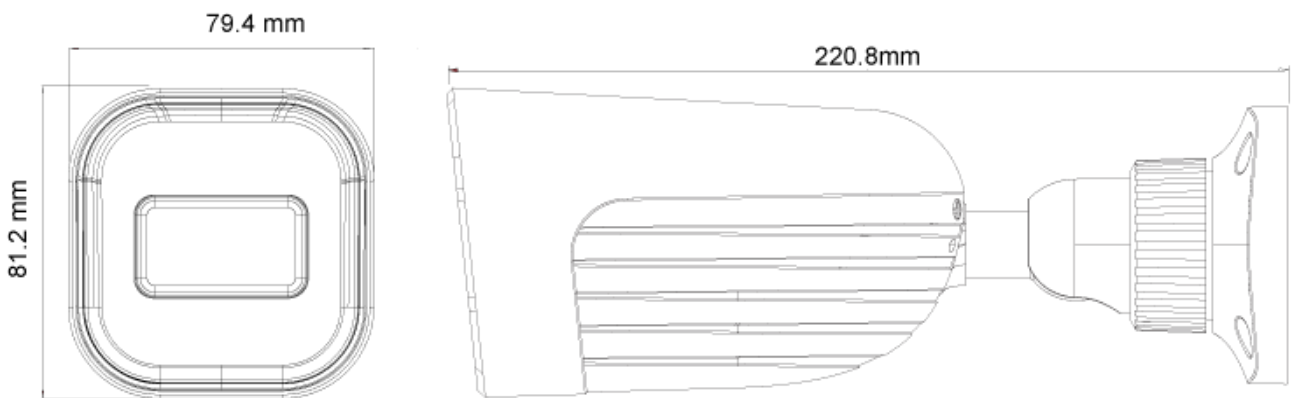

MAIN FEATURES

- 2MP
- RAINBOW
- Pro series
- 1920x1080 Resolution
- 105.2° field of view
- IP67
- 4 in 1 (AHD/TVI/CVI/CVBS + PAL/NTSC)
- COC support

SPECIFICATIONS

Image Sensor	1/2.8" 2MP Sensor
Image Format	16:9
Effective Pixels	1920 x 1080
Scanning System	Progressive
Resolution	2MP: 1920x1080 AHD/TVI/CVI 1MP: 1280x720 AHD/TVI/CVI CVBS: 1000TVL
FPS	25/30FPS
Min. Illumination	0 lux with LED
D&N	24/7 Full-Color Day Mode
IR LED	N/A
OSD Menu	Available via CoC only
CoC Support	Yes
Day & Night Mode	24/7 Full-Color Day Mode only
Backlight Compensation	BLC/HLC
S/N Ratio	≥52dB (AGC off)
White Balance	Auto/Manual
Noise Reduction	2D-DNR
Video Output	2MP / 1MP (Selected by OSD Menu) AHD/TVI/CVI/CVBS + PAL/NTSC
Privacy Mask	No
D-Effect	N/A
WDR	Digital
Lens (Field Of View)	2.8mm Mega-Pixel Fixed (105.2°)
Power	DC12V/300mA
Operation Temperature	-30°C ~ 50°C, 10% ~ 90% humidity

SPECIFICATIONS

Protection Rate	IP67
Dimensions	172.2*73.4*74.5mm
Net Weight	~475g
Junction Box	PR-JB12IP66 - PR-JB12IP64

DIMENSIONS

ACCESSORIES

PR-JB12IP66

PR-JB12IP64